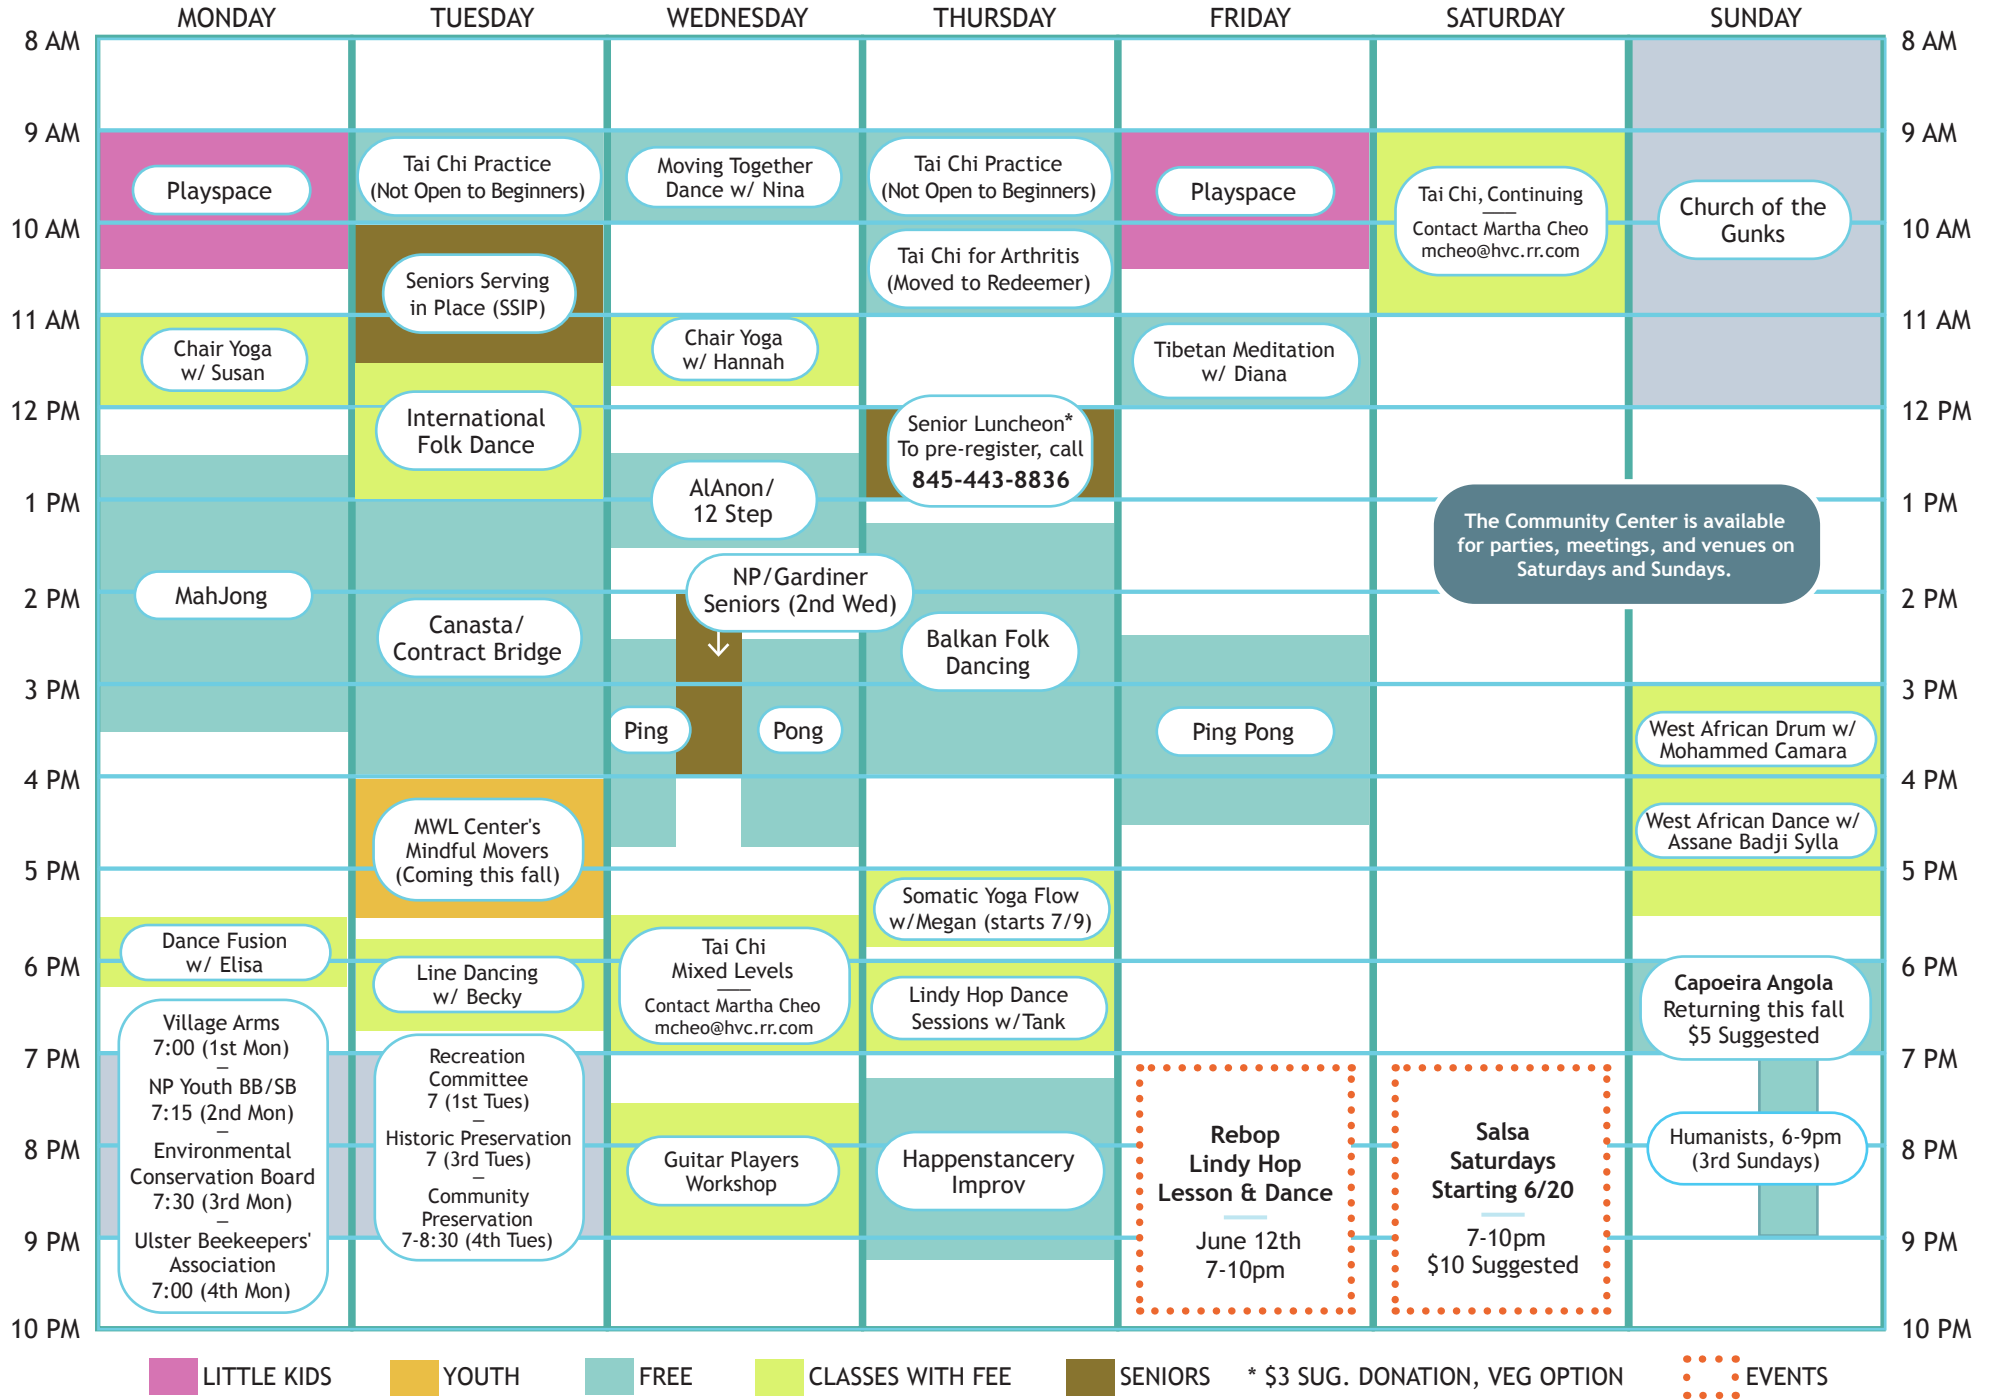

# COMMUNITY CENTER

## Main Room

\* \$3 SUG. DONATION, VEG OPTION