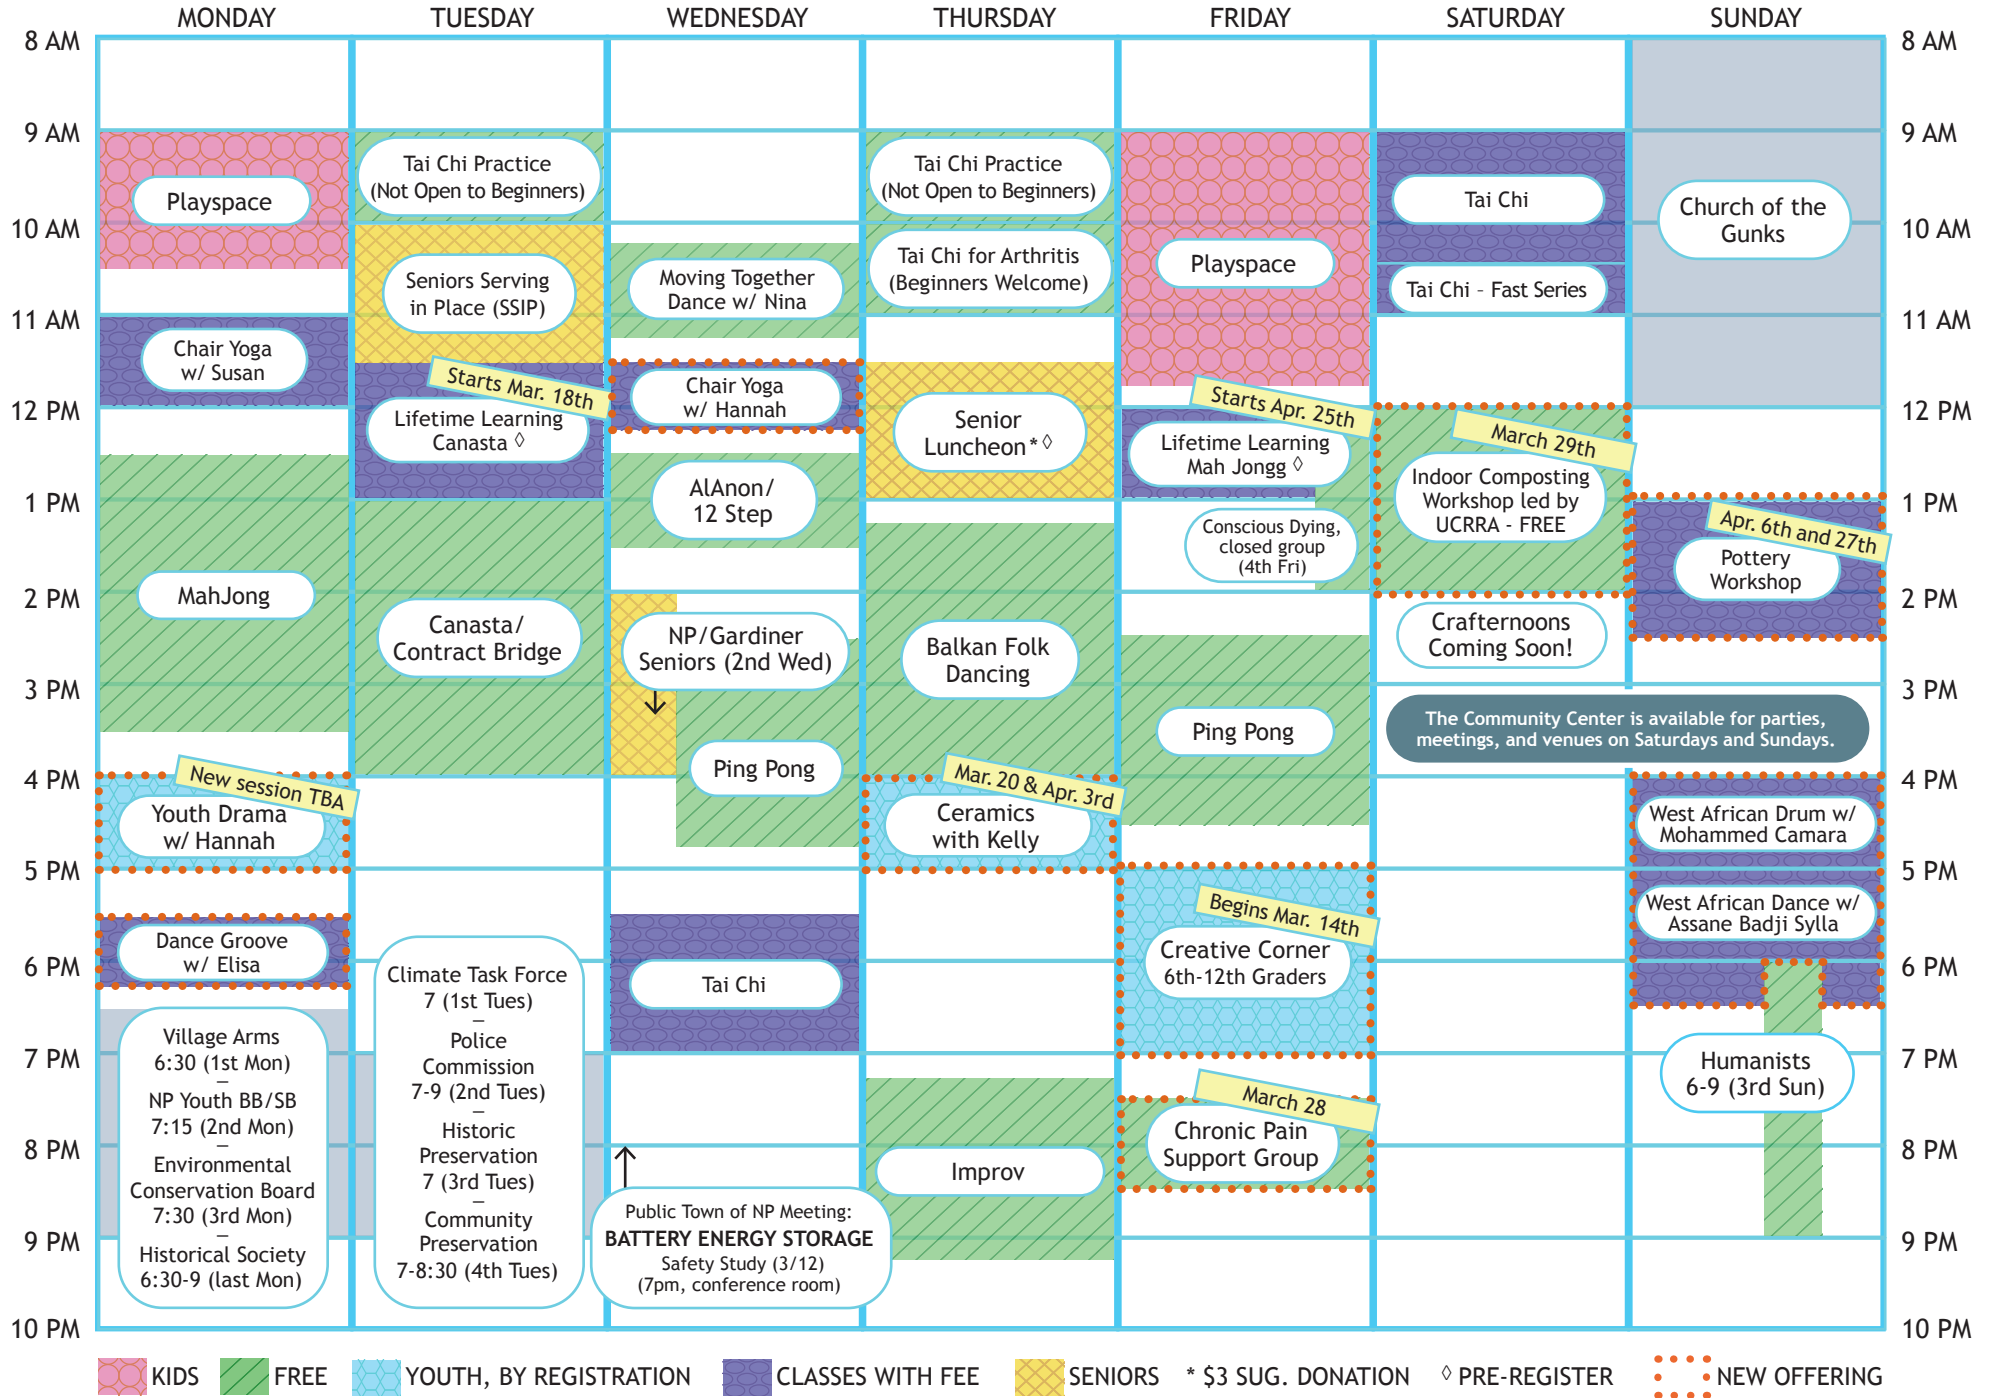

COMMUNITY CENTER

Main Room

COMMUNITY CENTER *Conference Room*